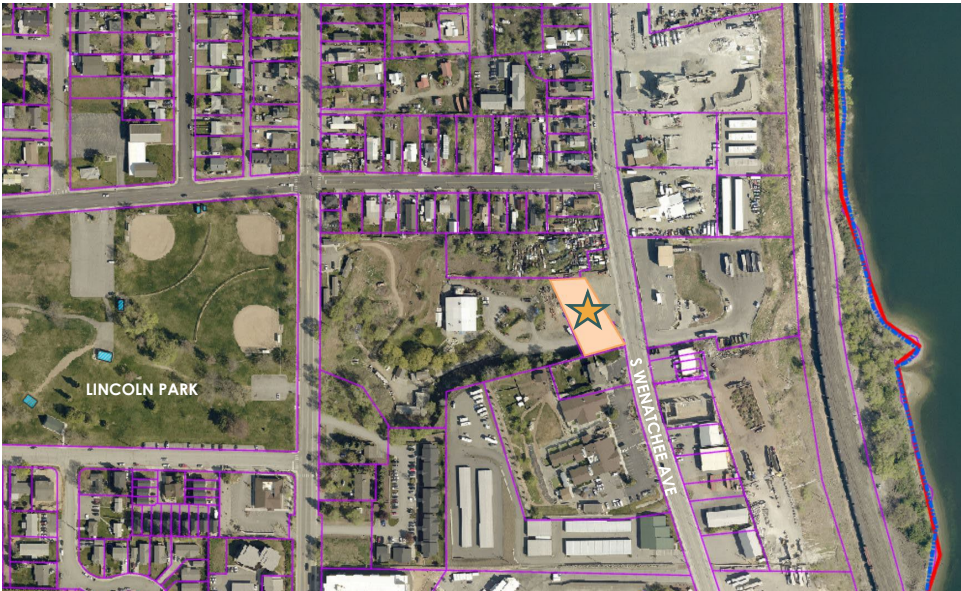

COMMUNITY OPEN HOUSE

SAFE
PARKS

1 Safe Park: 1450 S Wenatchee Ave

2 Safe Park: 3420 US Hwy 97A

New Safe Parks in Wenatchee

Join the cities of Wenatchee, East Wenatchee and the Wenatchee Rescue Mission to learn about the two new Safe Parks, providing individuals and households whom are unsheltered and residing in vehicles (including RV's) a temporary and safe place to park overnight, while working towards a transition to permanent housing. Entry into the parks is coordinated by outreach teams and the two city law enforcement agencies.

Safe Park Locations:

- Safe Park 1: Rescue Mission, 1450 S Wenatchee Ave
- Safe Park 2: Ohme Gardens area, 3420 Highway 97A

Come learn what's happening and how to stay in touch!

Join Us!

November 15, 2022
5:15pm – 6:15pm