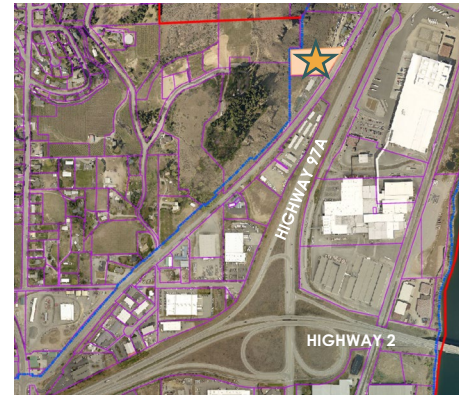

COMMUNITY OPEN HOUSE

SAFE
PARKS

1 Safe Park: 1450 S Wenatchee Ave

2 Safe Park: 3420 US Hwy 97A

New Safe Parks in Wenatchee

Join the cities of Wenatchee, East Wenatchee and the Wenatchee Rescue Mission to learn about the two new Safe Parks, providing individuals and households whom are unsheltered and residing in vehicles (including RV's) a temporary and safe place to park overnight, while working towards a transition to permanent housing. Entry into the parks is coordinated by outreach teams and the two city law enforcement agencies.

Safe Park Locations:

- Safe Park 1: Rescue Mission, 1450 S Wenatchee Ave
- Safe Park 2: Ohme Gardens area, 3420 Highway 97A

Come learn what's happening and how to stay in touch!

Join Us!

November 15, 2022
5:15pm – 6:15pm