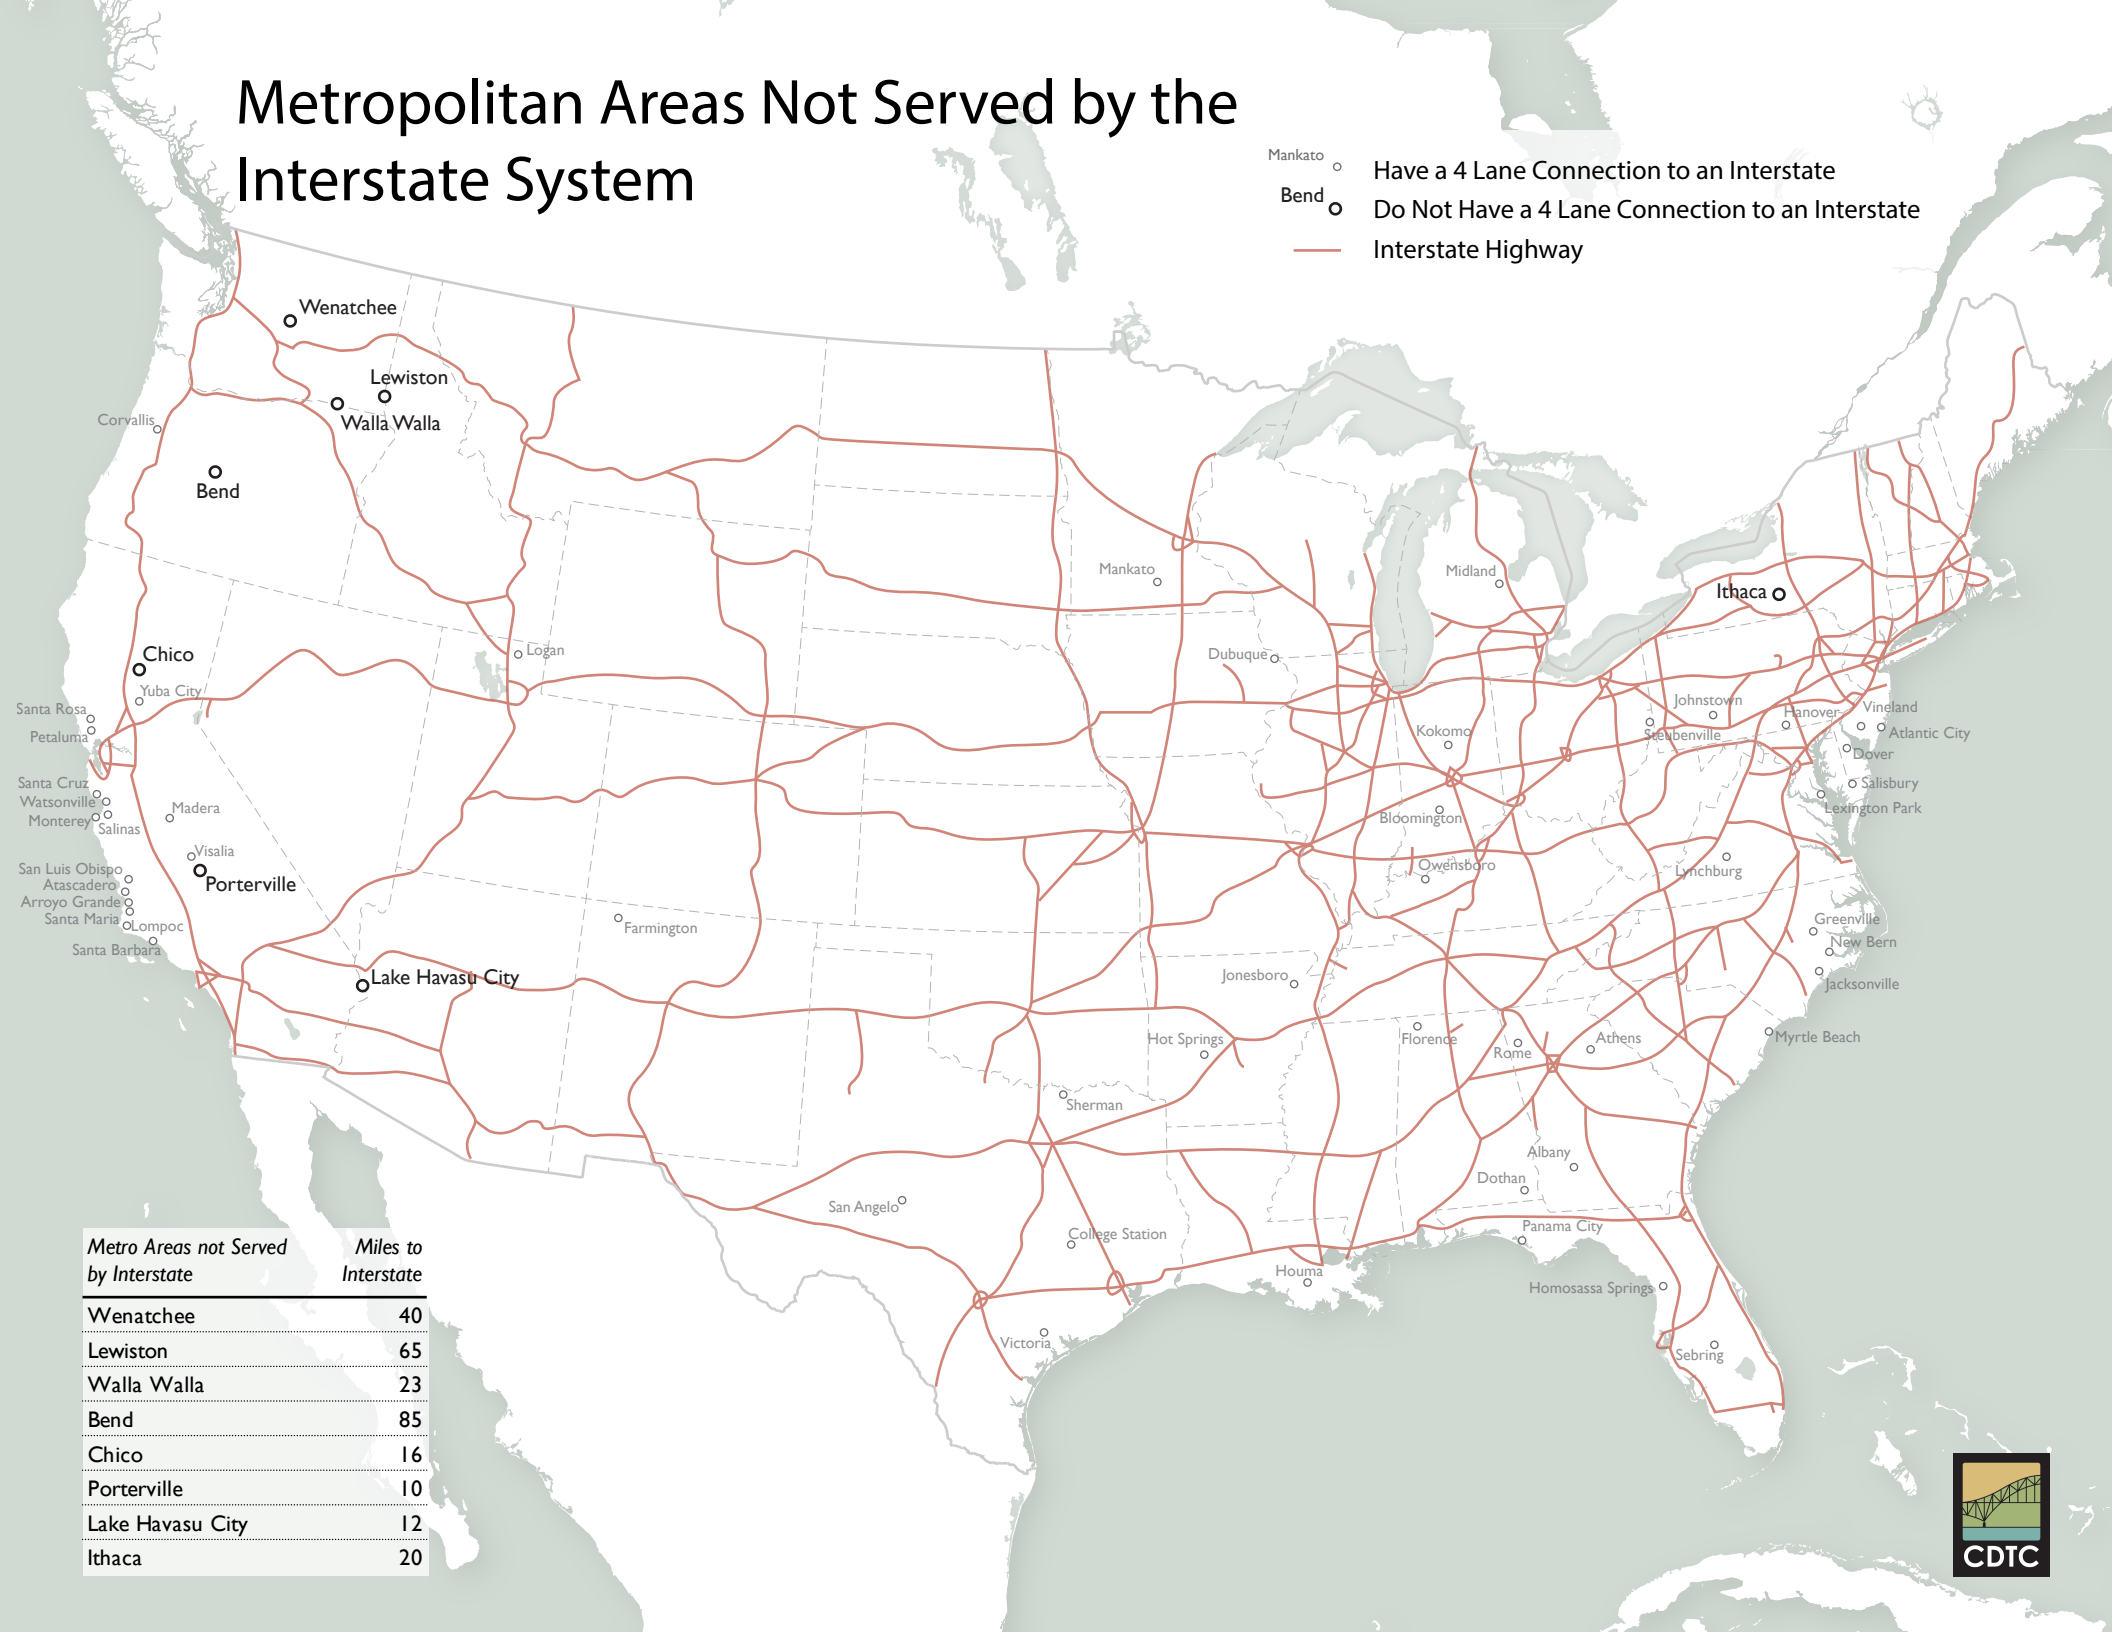

Metropolitan Areas Not Served by the Interstate System

- Mankato ○ Have a 4 Lane Connection to an Interstate
- Bend ○ Do Not Have a 4 Lane Connection to an Interstate
- Interstate Highway

<i>Metro Areas not Served by Interstate</i>	<i>Miles to Interstate</i>
Wenatchee	40
Lewiston	65
Walla Walla	23
Bend	85
Chico	16
Porterville	10
Lake Havasu City	12
Ithaca	20