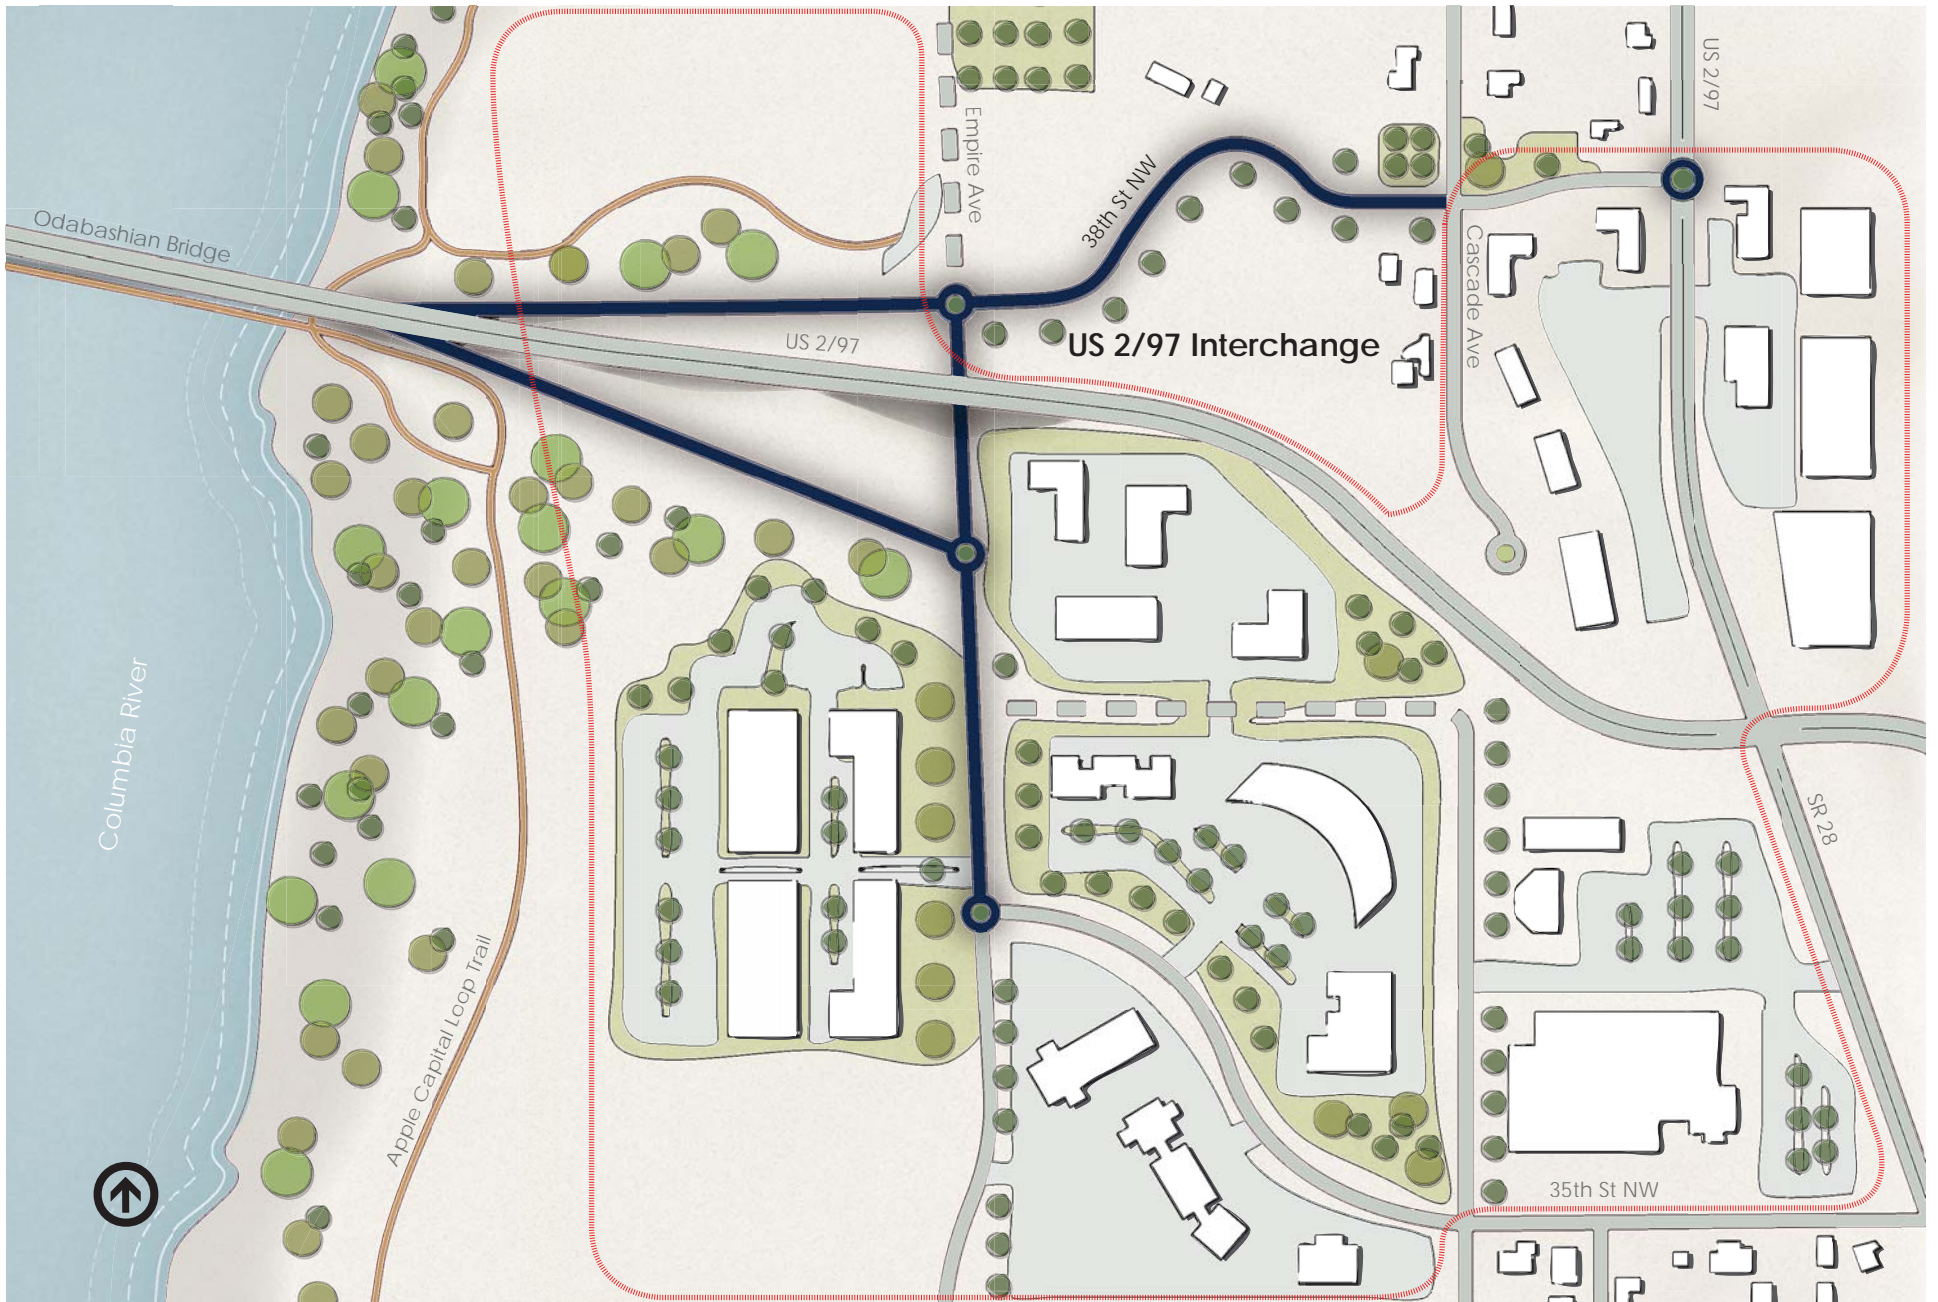

Confluence Parkway / North Wenatchee Avenue Bypass

South Wenatchee / Apple Capital Loop Trail Connection

Wenatchi Landing / US 2/97 Interchange