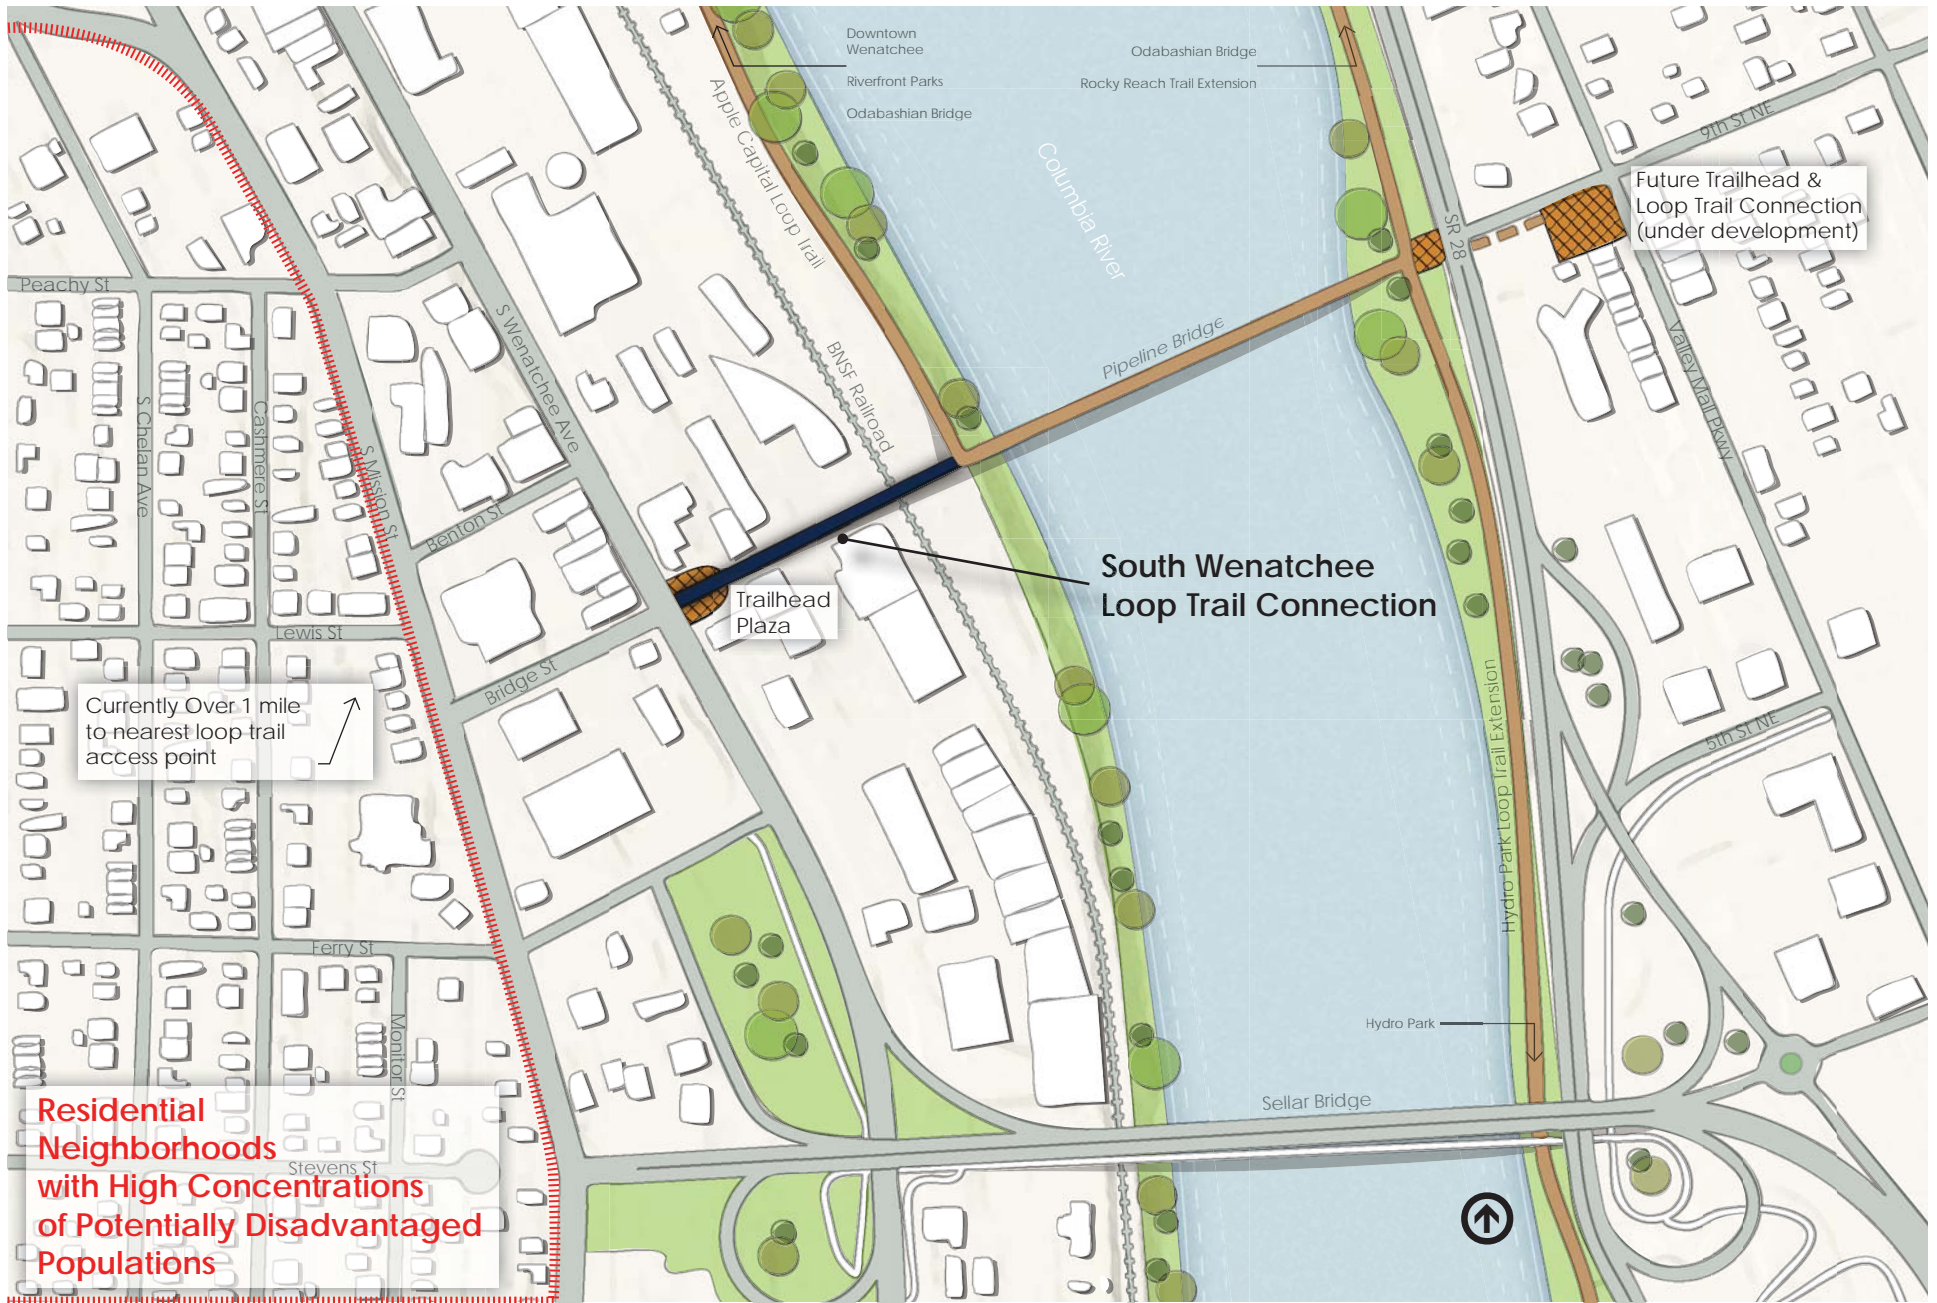

Confluence Parkway / North Wenatchee Avenue Bypass

South Wenatchee / Apple Capital Loop Trail Connection

Wenatchi Landing / US 2/97 Interchange